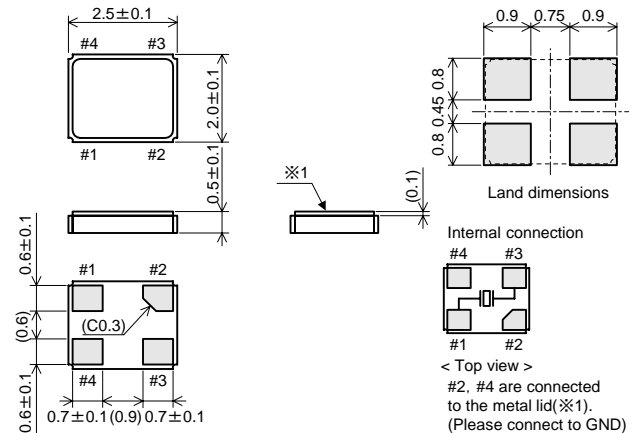

SURFACE MOUNT CRYSTAL FCX-05

Actual size

Features

- Compact design (2.5mm×2.0mm×0.6mm Max., Weight : 10mg).
- Ceramic package and metal lid assures extreme accuracy and high reliability by electron beam sealing.
- Accommodating high precision frequency and temperature characteristics.
- Lead-free soldering is available.
- Applications : Laptop PC, DSC, DVC, Mobile phone, W-LAN, Bluetooth, Tuner module

Dimensions

Unit: mm

Specifications

Item	Standard specifications			
Frequency range(MHz)	12.0 to 80.0			
Overtone order	Fundamental			
Frequency tolerance (ppm)(at 25°C)	±10, ±20, ±30, ±50, ±100			
Storage temperature range(°C)	-40 to +85			
Operating temperature range(°C)	0 to +50	-10 to +60	-20 to +70	-40 to +85
Frequency versus temperature characteristics(ppm) (Refer to 25°C)	±10 ±30 ±50 ±100	±15 ±30 ±50 ±100	±20 ±30 ±50 ±100	±30 ±50 ±100
Motional resistance (ESR)	As per below table			
Level of drive(μW)	200 Max.			
Load capacitance(pF)	5.0, 6.0, 7.0			