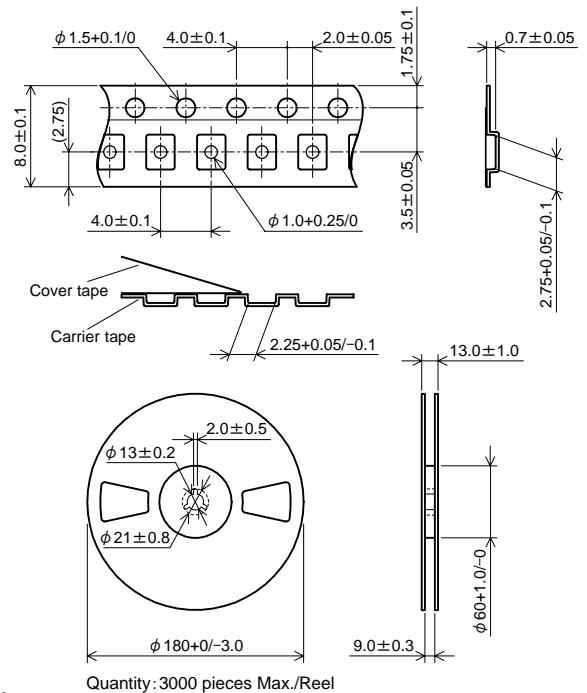

Taping

Unit: mm

Quantity: 3000 pieces Max./Reel

RIVER RIVER ELETEC CORPORATION
URL <http://www.river-ele.co.jp>

Head Office : 2-1-1 Fujimigaoka Nirasaki Yamanashi Japan
Tokyo Office : 4-40-14 Nishishinjuku Shinjuku-ku Tokyo Japan
Utsunomiya Office : Phone 81-28-625-7181 Fax 81-28-625-7159
Osaka Office : Phone 81-6-6998-4888 Fax 81-6-6998-4899
Nagoya Office : Phone 81-52-776-9531 Fax 81-52-776-9532

Phone 81-551-22-1211 Fax 81-551-22-6645
Phone 81-3-3377-5444 Fax 81-3-3374-2865
River Electronics(Singapore)Pte.Ltd : Phone 65-6258-7874 Fax 65-6258-7366
(Shanghai Liaison Office) : Phone 86-21-64032210 Fax 86-21-64037412
Taiwan River Co.,Ltd. : Phone 886-2-8988-2811 Fax 886-2-2983-4785
Xi'an River Electronics Corporation : Phone 86-29-88697274 Fax 86-29-88635134