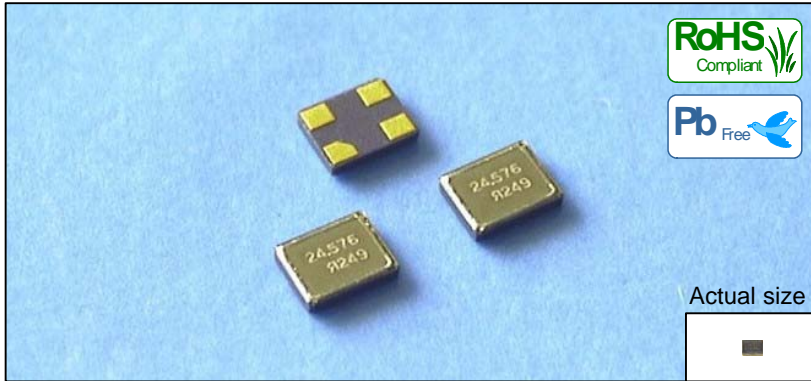

SURFACE MOUNT CRYSTAL FCX-05

Actual size

Features

- Compact design (2.5mm×2.0mm×0.6mm Max., Weight : 10mg).
- Ceramic package and metal lid assures extreme accuracy and high reliability by electron beam sealing.
- Accommodating high precision frequency and temperature characteristics.
- Lead-free soldering is available.
- Applications : Laptop PC, DSC, DVC, Mobile phone, W-LAN, Bluetooth, Tuner module

Dimensions

Unit: mm

Specifications

Item	Standard specifications			
Frequency range(MHz)	12.0 to 80.0			
Overtone order	Fundamental			
Frequency tolerance (ppm)(at 25°C)	±10, ±20, ±30, ±50, ±100			
Storage temperature range(°C)	-40 to +85			
Operating temperature range(°C)	0 to +50	-10 to +60	-20 to +70	-40 to +85
Frequency versus temperature characteristics(ppm) (Refer to 25°C)	±10 ±30 ±50 ±100	±15 ±30 ±50 ±100	±20 ±30 ±50 ±100	±30 ±50 ±100
Motional resistance (ESR)	As per below table			
Level of drive(μW)	200 Max.			
Load capacitance(pF)	5.0, 6.0, 7.0			